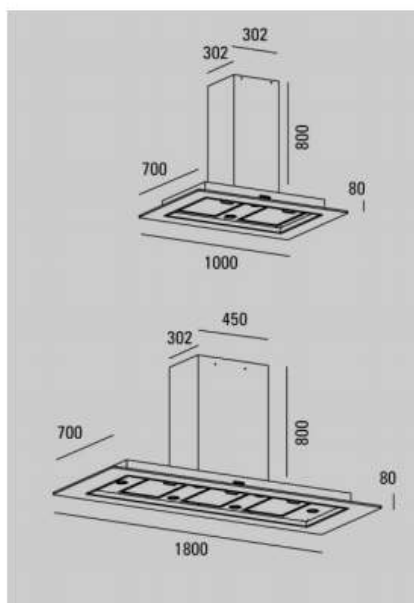

### Detailed Specifications:

Product code	Dimensions	Filters	Lights
PA93100ES	100x70x8cm	2	2
PA93120ES	120x70x8cm	2	2
PA93150ES	150x70x8cm	3	4
PA93180ES	180x70x8cm	3	6

Internal motor 755m3/hr outlet 150mm/rated load 260w + rated load lights