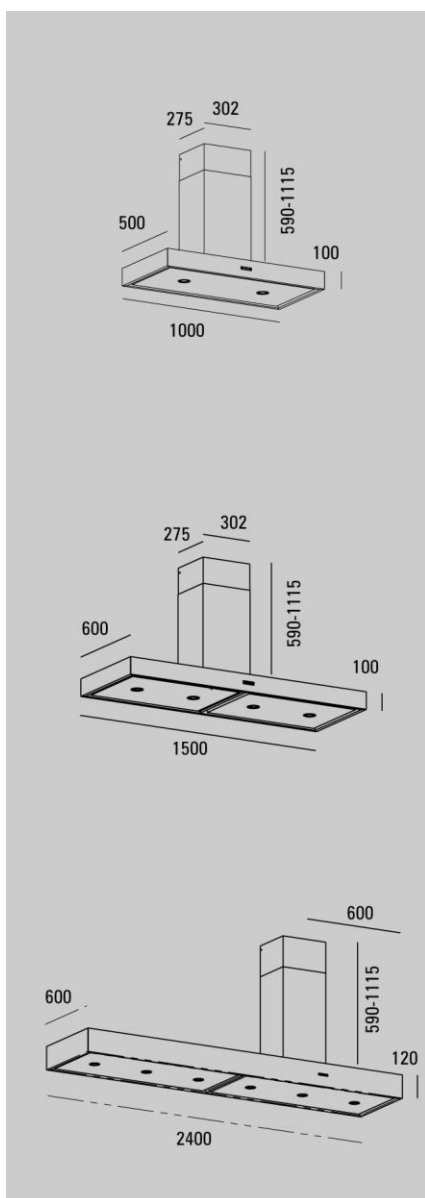

WALL MOUNTED RANGE - KILPALIE

Detailed Specifications:

Product code	Dimensions (50cm deep)	Filters	Panels	Lights
PA130905RZ	90x50x10cm	1	1	2
PA131005RZ	100x50x10cm	2	1	2
PA131205RZ	120x50x10cm	2	1	3
PA131505RZ	150x50x10cm	2	2	4

Product code	Dimensions (60cm deep)	Filters	Panels	Lights
PA130906RZ	90x60x10cm	1	1	2
PA131006RZ	100x60x10cm	2	1	2
PA131206RZ	120x60x10cm	2	1	3
PA131506RZ	150x60x10cm	2	2	4

Internal motor 755m³/hr outlet 150mm/rated load 200w+ rated load lights/telescopic chimney 590-1115mm