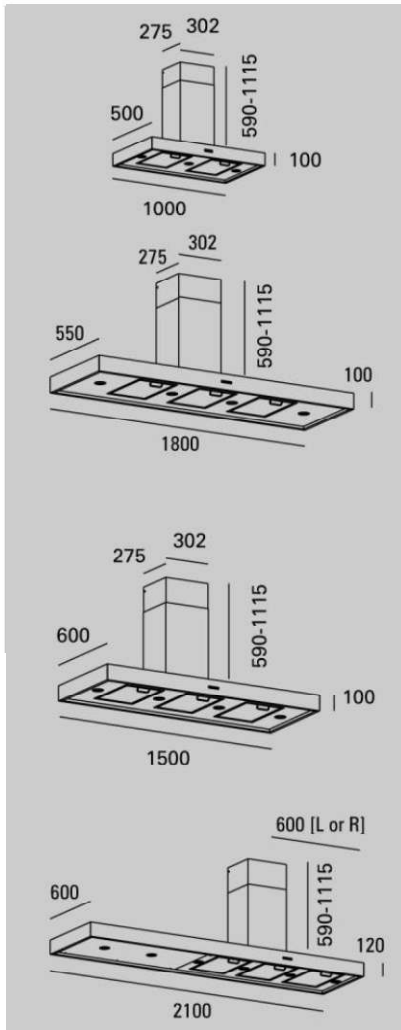

KILPA

Detailed Specifications:

Product code	Dimensions (50cm deep)	Filters	Lights
PA130605WS	60x50x10cm	1	2
PA130905WS	90x50x10cm	2	3
PA131005WS	100x50x10cm	2	3
PA131205WS	120x50x10cm	3	4
PA131505WS	150x50x10cm	3	4

Product code	Dimensions (60cm deep)	Filters	Lights
PA130906WS	90x60x10cm	2	3
PA131006WS	100x60x10cm	2	3
PA131206WS	120x60x10cm	3	4
PA131506WS	150x60x10cm	3	4

Internal motor 755m³/hr outlet 150mm/rated load 200w+ rated load lights/telescopic chimney 590-1115mm

Other sizes available – please call our team for more information