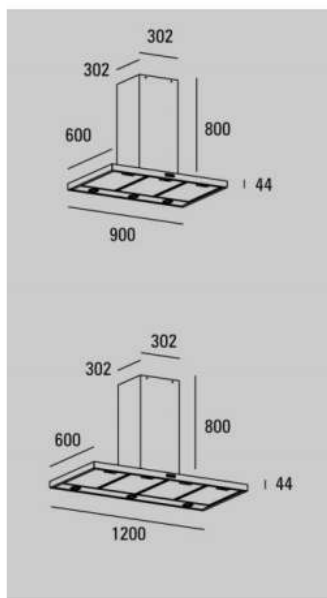

ISLAND RANGE - PSX

Detailed Specifications:

Product code	Dimensions	Filters	Lights
PSX0906ES	90x60x4cm	3	3
PSX1206ES	120x60x4cm	4	3

Internal motor 755m<sup>3</sup>/hr outlet 150mm/rated load 260w

Other sizes available – please call our team for more information