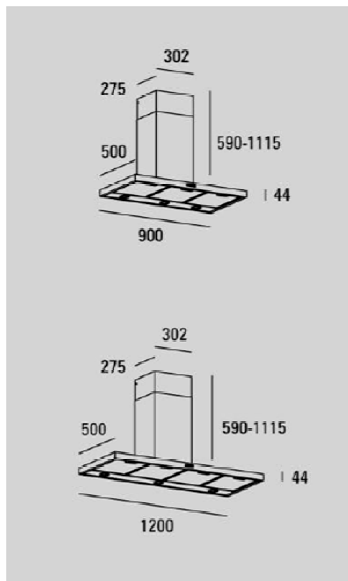

WALL MOUNTED RANGE - PSX

Detailed Specifications:

Product code	Dimensions	Filters	Lights
PSX0905WS	90x50x4cm	3	3
PSX0906WS	90x60x4cm	3	3
PSX1205WS	120x50x4cm	4	3
PSX 1206WS	120x60x4cm	4	3

Internal motor 755m³/hr outlet 150mm/rated load 260w

Other sizes available – please call our team for more information